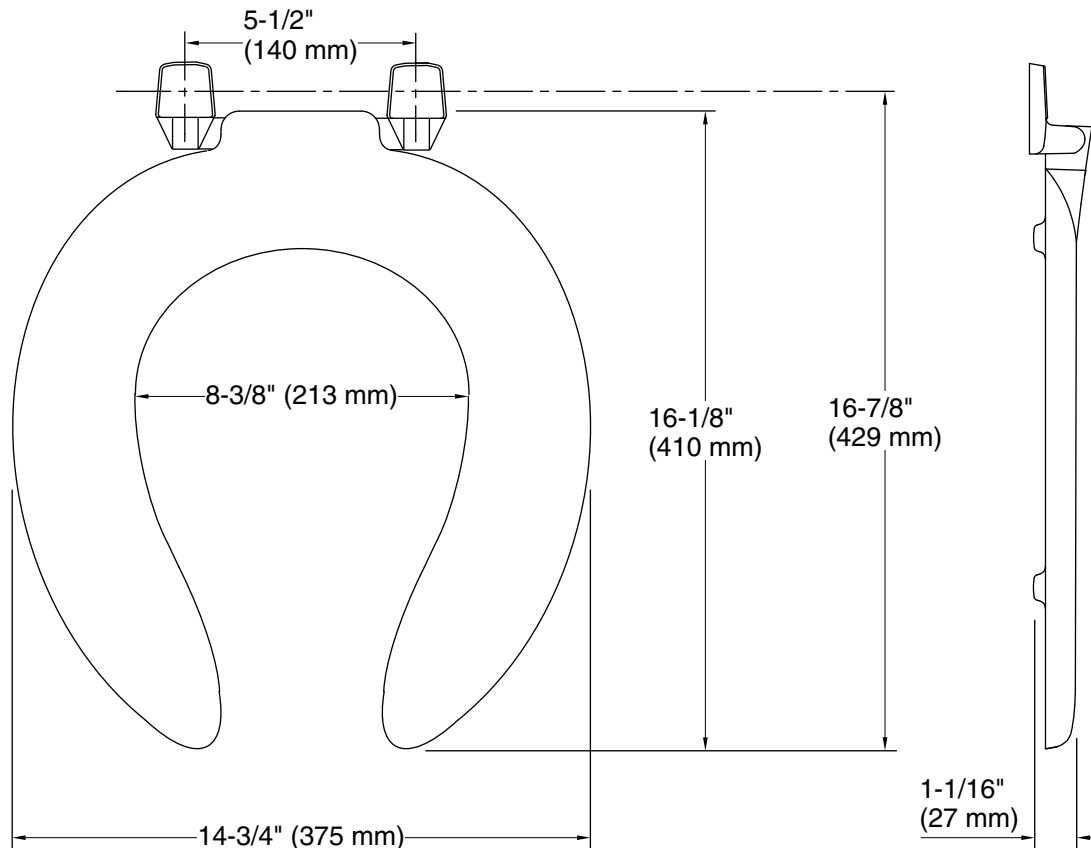

Lustra™
Round-Front Toilet Seat
K-4660

Features

- Open-front seat with lid.
- Color-matched plastic hinges.

Material

- Plastic construction.

Codes/Standards

None Applicable

**KOHLER® One-Year Limited
Warranty**

See website for detailed warranty information.

Available Colors/Finishes

Color tiles intended for reference only.

Color	Code	Description
	0	White
	33	Mexican Sand™

Technical Information

All product dimensions are nominal.

Seat shape type: Round-front
Seat front type: Open-front
Seat-mounting holes: 5-1/2" (140 mm)

Notes

Install this product according to the installation guide.